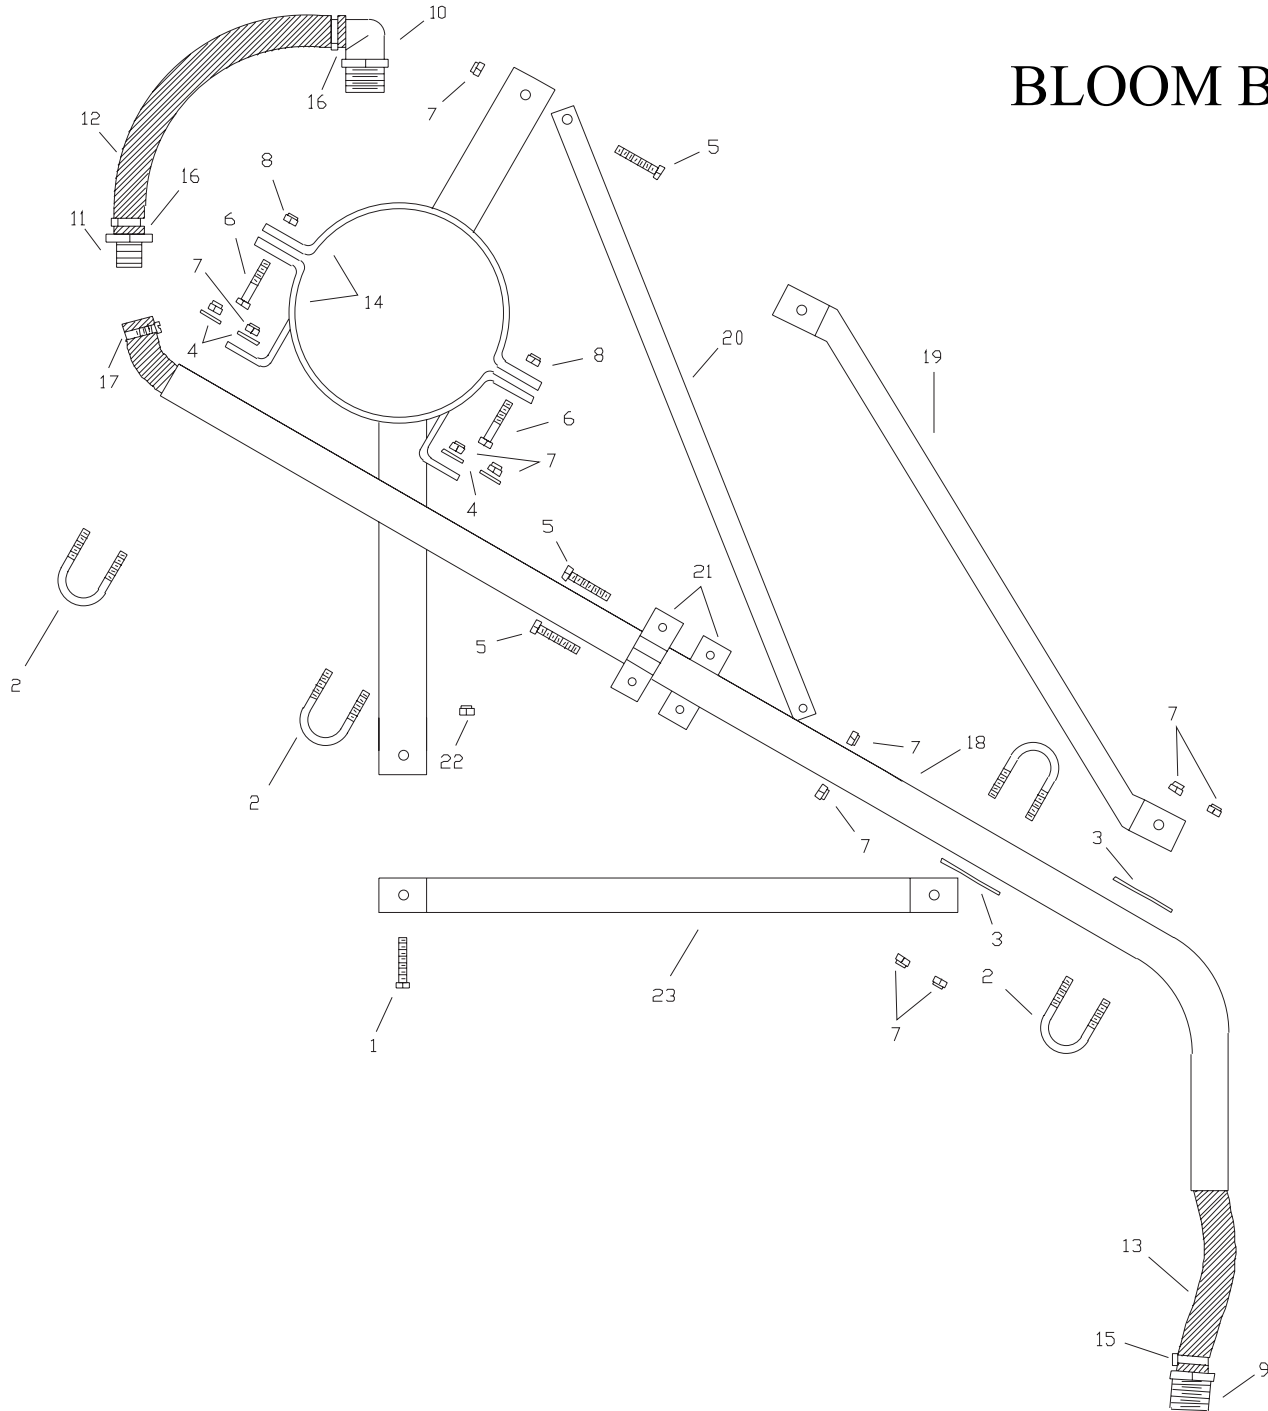

# BLOOM BOOM OVERHANG End

DESCRIPTION	QTY.
1. 5/16" TAP BOLTS	1
2. # 05 U-BOLTS 1 3/8" CENTER	4
3. PLATE FOR # 05 U-BOLTS	2
4. 1/4" WASHERS	4
5. 1/4" TAP BOLT	3
6. 3/8" BOLT	2
7. 1/4" NY-LOCKS	11
8. 3/8" NY-LOCKS	2
9. NYLON STRAIGHT-BARB X MALE	1
10. NYLON 90-BARB X MALE	1
11. NYLON STRAIGHT-BARB X BARB	1
12. HOSE, HOSE KIT	2'
13. HOSE, DROP	25'
14. 6 5/8" BRACKET	1
15. OETIKER DROP HOSE	1
16. OEITKER HOSE KIT	2
17. GEAR CLAMP	1
18. BOOM W/60 BEND	1
19. CROSS BRACE 1" X 144"	2
20. BOOM BRACE 3/4" X 72"	1
21. BOOM BRACE CLAMP	2
22. 5/16" NY-LOCKS	1
23. STRAIGHT END BRACE 1" X 144"	1