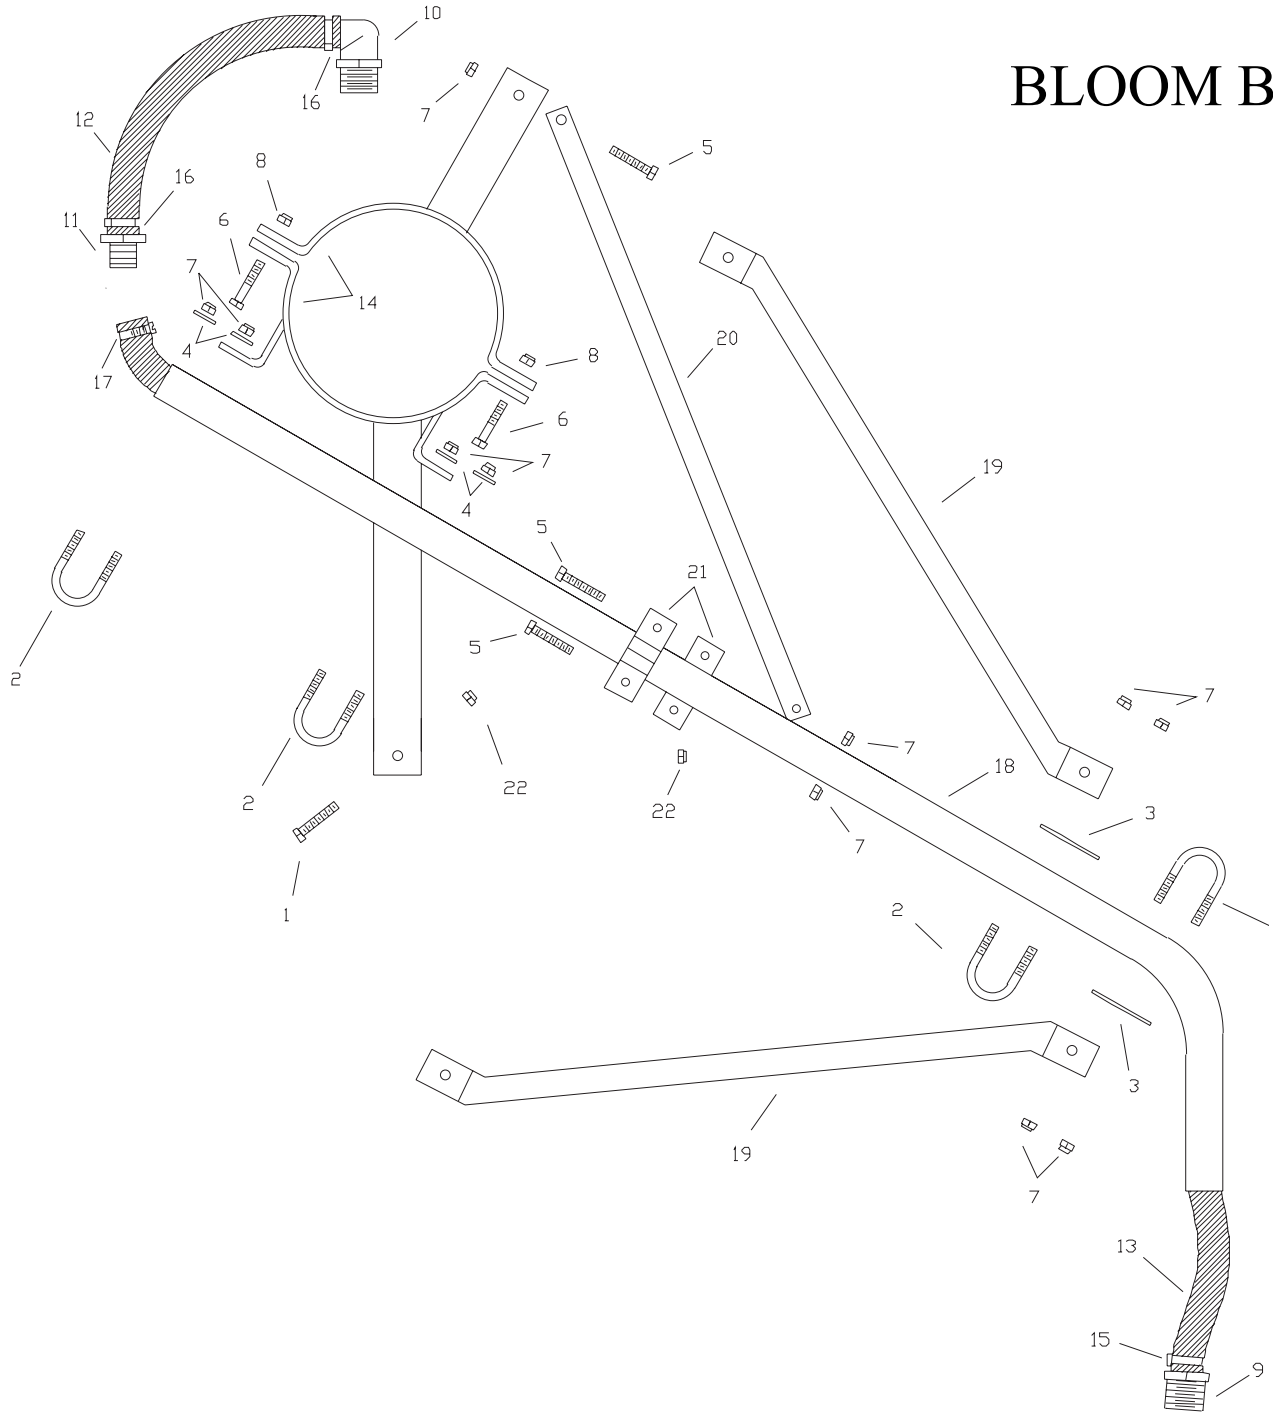

# BLOOM BOOM OVERHANG Middle

DESCRIPTION	QTY.
1. 5/16" TAP BOLTS	1
2. # 05 U-BOLTS 1 3/8" CENTER	4
3. PLATE FOR # 05 U-BOLTS	2
4. 1/4" WASHERS	4
5. 1/4" TAP BOLT	3
6. 3/8" BOLT	2
7. 1/4" NY-LOCKS	11
8. 3/8" NY-LOCKS	2
9. NYLON STRAIGHT-BARB X MALE	1
10. NYLON 90-BARB X MALE	1
11. NYLON STRAIGHT-BARB X BARB	1
12. HOSE, HOSE KIT	2'
13. HOSE, DROP	25'
14. 6 5/8" BRACKET	1
15. OETIKER DROP HOSE	1
16. OEITKER HOSE KIT	2
17. GEAR CLAMP	1
18. BOOM W/60 BEND	1
19. CROSS BRACE 1" X 144"	2
20. BOOM BRACE 3/4" X 72"	1
21. BOOM BRACE CLAMP	2
22. 5/16" NY-LOCKS	1