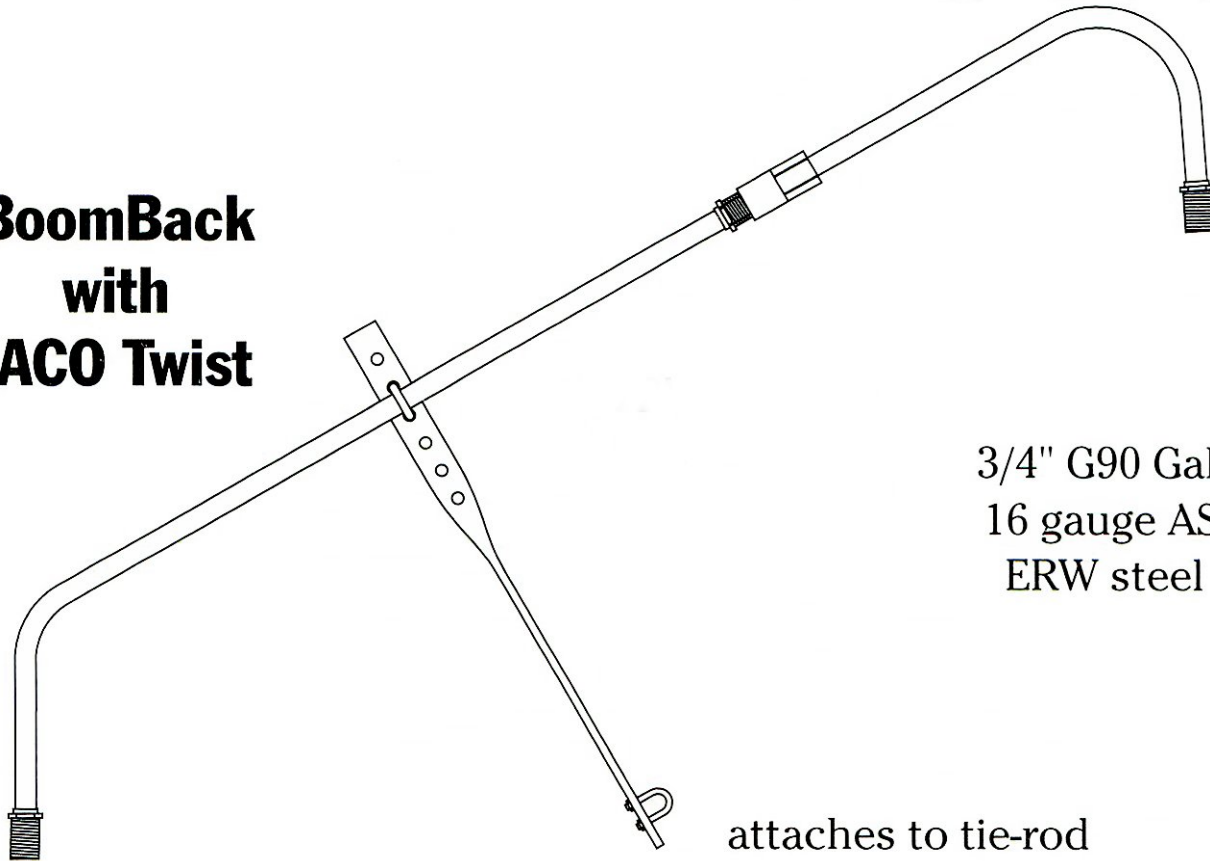

**BoomBack  
with  
IACO Twist**

3/4"m or 3/4"f

custom angles

3/4"m

3/4" G90 Galvanized  
16 gauge ASTM-513  
ERW steel tubing

attaches to tie-rod

Description	Part Number	Qty.
Drop Line Elbow	MEL-212-120	1
Riser Pipe 120" w/ 60° Bend	MST-BBT-400	1
IACO Twist W/ Hardware	MST-BBT-200	1
U-Bolt #02 W/nuts	MST-IOB-100	2